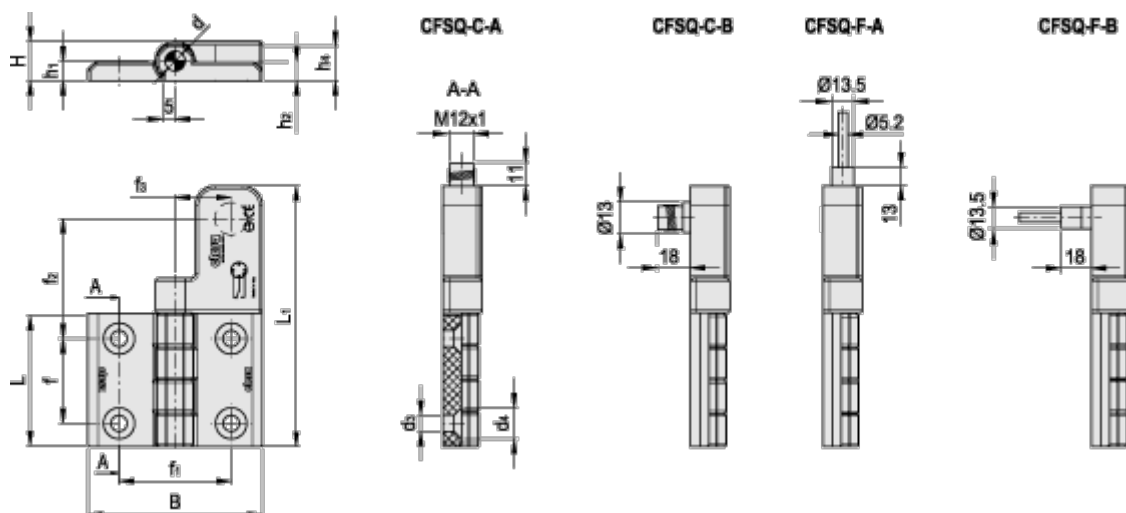

Article number: 2310427037

Description: E+G Hinge with safety switch CFSQ.60-SH-6-F-B-S-5

## Measures

B = 70	H = 16
d = 7	h1 = 8
d3 = 6.5	h2 = 7.5
d4 = 12.5	h4 = 15
f = 34	L = 53
f1 = 45	L1 = 110
f2 = 51.5	Nm = 5
f3 = 22.5	Weight in (g) = 330